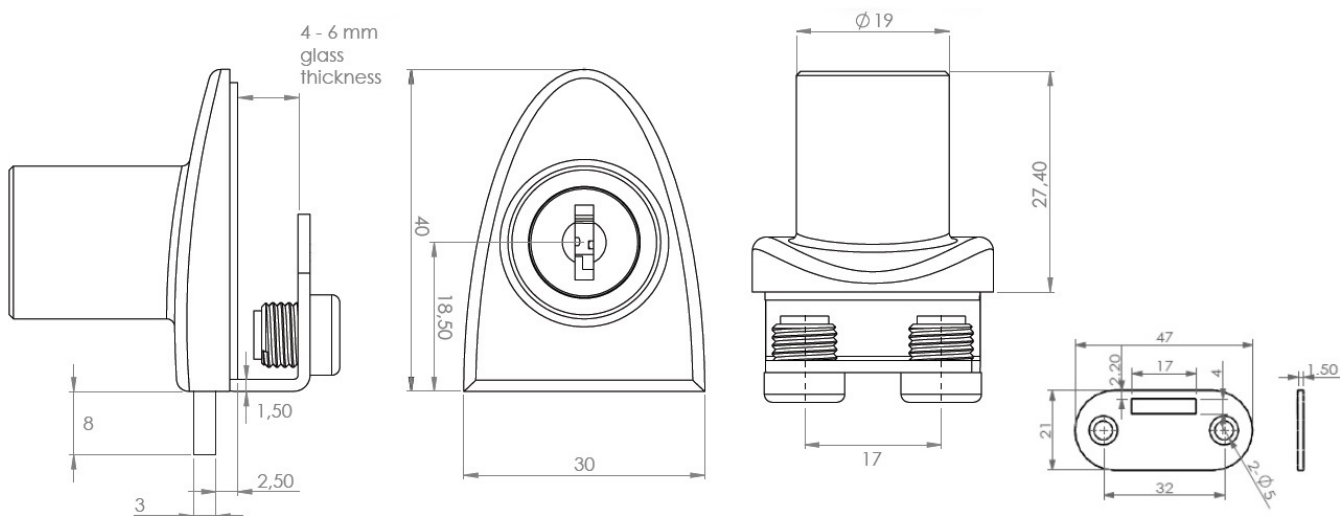

## Description:

Glass Door Lock "Badge", F/Single Doors, Alu Finish, W/SISO Oval Metal Key, 400 KD,W/2 Zamak Screws W/PVC Tip, 1 Alu, Flat Oval Metal Striking Plate, f/Glass Thickness 4-6mm

## Item number:

14.09.501-0

Units	Box	Carton	HS Code	Barcode
Pcs.	12	240	8301300000	
				5704866048569